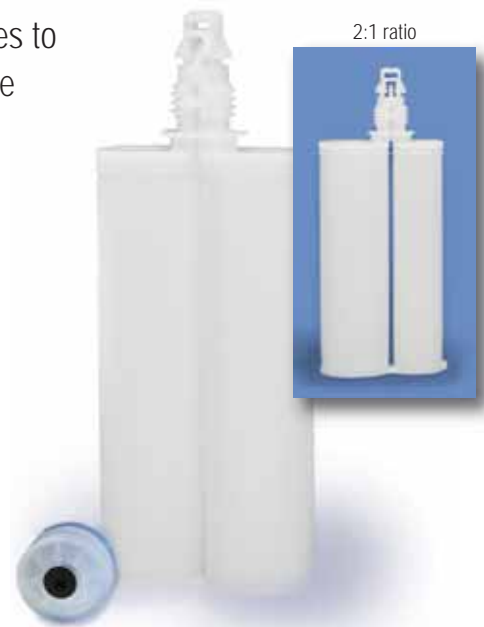

200mL Cartridge Systems

Nordson EFD offers large cartridge systems in 200mL size. The size relates to the total volume capacity of both sides of the cartridges—for instance, the 200mL holds "approximately" 100mL in each side.

Features

- 1:1 and 2:1 ratios
- Total volume capacity of 215mL for 1:1 ratio and 222mL for 2:1 ratio.
- High quality, sturdy one-piece design
- Fits industry standard dispensers
- Available from stock
- Open only available in 1:1
- Solid Multi-Seal Piston or Multi-Seal Piston with an Prestage Center Bleed Plug
- New AF piston available for 1:1 ratio

Dispensers

Nordson EFD offers high-performing manual and pneumatic dispensers for 200mL cartridges.

Pistons

- Solid Multi-Seal Pistons
- Multi-Seal Pistons with a Prestaged Center
- Bleed Plug which prevents trapped air when inserting the piston without using a shim
- AF piston allows for one step insertion and bleeds air around the circumference of the piston without using a shim (200 & 300mL 1:1 only).